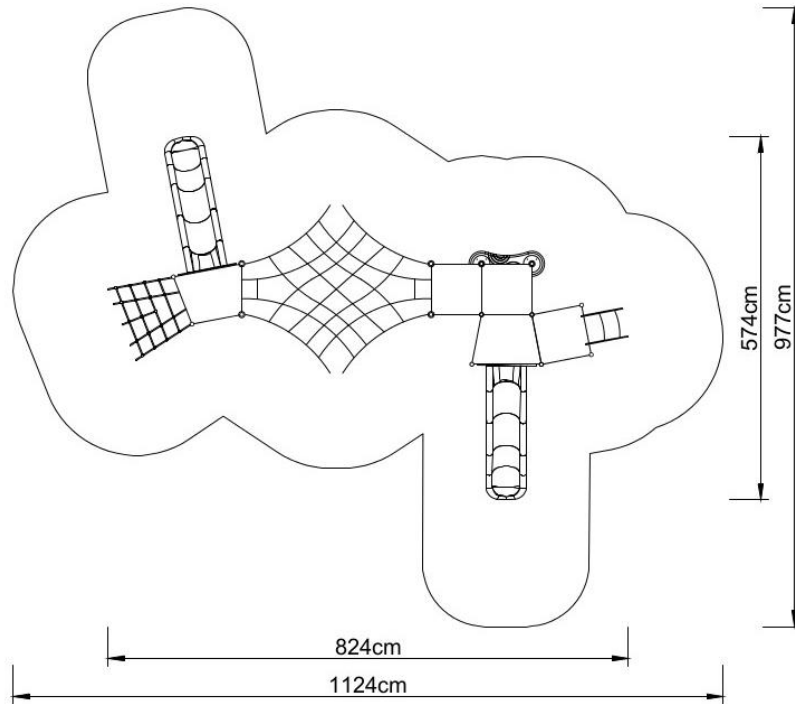

## Set contains:

- ☒ 14 poles,
- ☒ 5 platforms,
- ☒ Entry ladder,
- ☒ Rope net connecting towers,
- ☒ Entry rope net,
- ☒ LLDPE entry step,
- ☒ Steps,
- ☒ Single slide for 80cm platform
- ☒ Single slide for 120 cm platform,
- ☒ HPL panels,
- ☒ 1 XOX panel in stainless steel frame,
- ☒ Pole caps,
- ☒ 1 HPL roof,
- ☒ 2 HPL decorative roofs

## **Technical data:**

- ☒ Length: 824 cm
- ☒ Width: 574 cm
- ☒ Height: 350 cm
- ☒ Platform height: 60, 80, 100, 120 cm
- ☒ Free fall height: 120 cm
- ☒ Fall zone: 1124 x 977 cm
- ☒ Safety standard: EN 1176-1:2009; EN 1176-3:2009

## **Materials:**

- ☒ 60cm diameter poles with made of stainless steel, quality AISI304,
- ☒ Galvanized steel platforms, powder coated with polyester paint, antiskid 15mm thicknes HDPE as a floor,
- ☒ Panels and roof 10mm thickness HPL sheets, uv stabilized, made for outside use.
- ☒ Steps made of LLDPE rotomoulded polyurethane,
- ☒ Slides made of rotomoulded LLDPE,
- ☒ Clamps and connectors made of aluminum casting,
- ☒ Stainless steel nuts, screws.