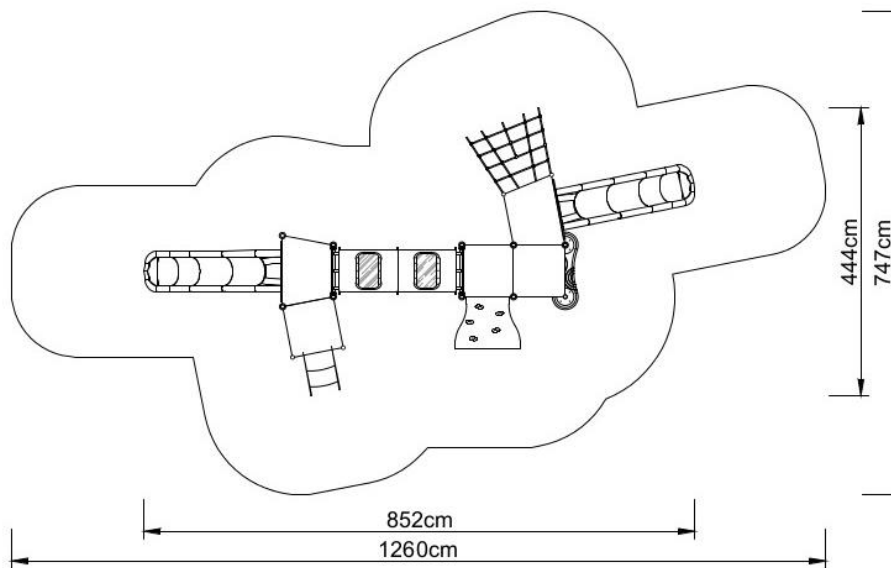

PLAY SYSTEM

PLAYSYSTEM TM8011

Set contains:

- ☒ 14 poles,
- ☒ 5 platforms,
- ☒ Entry ladder,
- ☒ Tube conector,
- ☒ Entry rope net,
- ☒ LLDPE entry step,
- ☒ Steps,
- ☒ Climbing wall,
- ☒ Single slide for 80 cm platform,
- ☒ Single slide for 120 cm platform,
- ☒ HPL panels,
- ☒ Pole caps,
- ☒ 1 HPL roof,
- ☒ 2 HPL decorative roofs,

PLAY SYSTEM

Technical data:

- ☒ Length: 852 cm
- ☒ Width: 444 cm
- ☒ Height: 350 cm
- ☒ Platform height: 60, 80, 100, 120 cm
- ☒ Free fall height: 120 cm
- ☒ Fall zone: 1260 x 747 cm
- ☒ Safety standard: EN 1176-1:2009; EN 1176-3:2009

Materials:

- ☒ 60cm diameter poles with made of stainless steel, quality AISI304,
- ☒ Galvanized steel platforms, powder coated with polyester paint, antiskid 15mm thicknes HDPE as a floor,
- ☒ Panels and roof 10mm thickness HPL sheets, uv stabilized, made for outside use.
- ☒ Steps made of LLDPE rotomoulded polyurethane,
- ☒ Slides made of rotomoulded LLDPE,
- ☒ Clamps and connectors made of aluminum casting,
- ☒ Stainless steel nuts, screws.