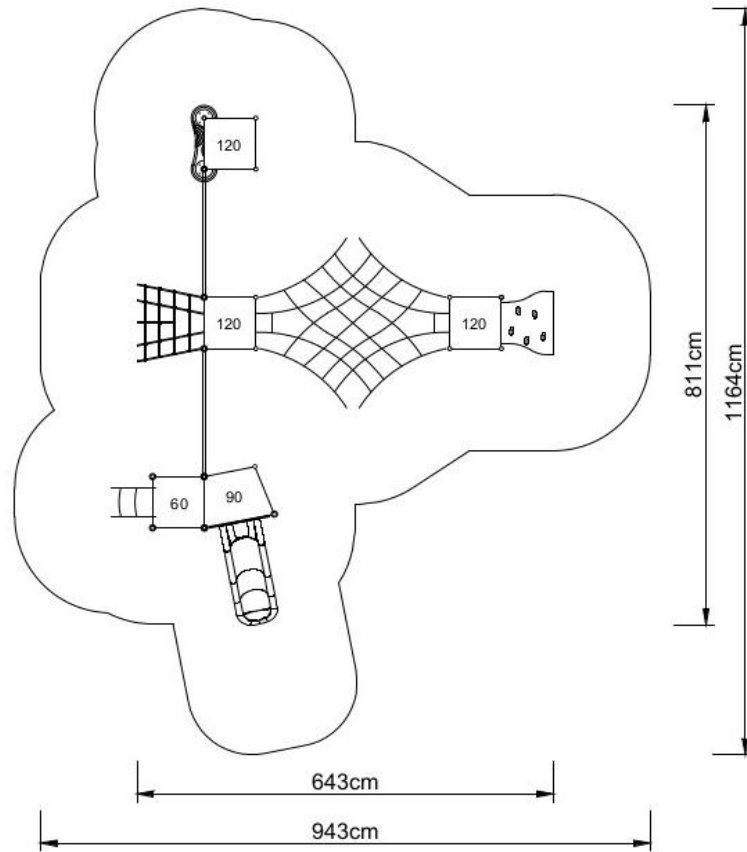

PLAY SYSTEM

PLAYSYSTEM TM8012

Set contains:

- ☒ 18 poles,
- ☒ 5 platforms,
- ☒ Entry ladder,
- ☒ 2 rope nets,
- ☒ Rope net connecting towers,
- ☒ Entry rope net,
- ☒ Twisted rope net,
- ☒ LLDPE entry step,
- ☒ Steps,
- ☒ Single slide for 80 cm platform,
- ☒ HPL panels,
- ☒ Pole caps,
- ☒ 1 HPL roof,
- ☒ 1 HPL decorative roof.

PLAY SYSTEM

<https://www.playsystem.com.vn/>

PLAY SYSTEM

Technical data:

- ☒ Length: 643 cm
- ☒ Width: 811 cm
- ☒ Height: 350 cm
- ☒ Platform height: 60, 80, 100, 120 cm
- ☒ Free fall height: 200 cm
- ☒ Fall zone: 943 x 1164 cm
- ☒ Safety standard: EN 1176-1:2009; EN 1176-3:2009

Materials:

- ☒ 60cm diameter poles with made of stainless steel, quality AISI304,
- ☒ Galvanized steel platforms, powder coated with polyester paint, antiskid 15mm thicknes HDPE as a floor,
- ☒ Panels and roof 10mm thickness HPL sheets, uv stabilized, made for outside use.
- ☒ Steps made of LLDPE rotomoulded polyurethane,
- ☒ Slides made of rotomoulded LLDPE,
- ☒ Clamps and connectors made of aluminum casting,
- ☒ Stainless steel nuts, screws.