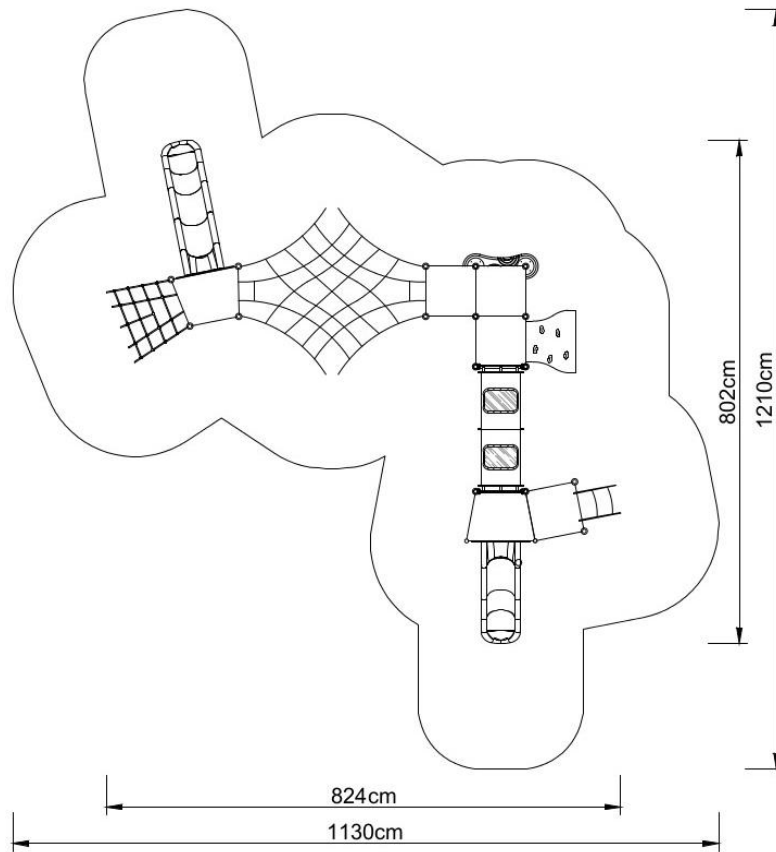

PLAY SYSTEM

PLAYSYSTEM TM8013

Set contains:

- ☒ 18 poles,
- ☒ 6 platforms,
- ☒ Entry ladder,
- ☒ Rope net connecting towers,
- ☒ Tube conector,
- ☒ Entry rope net,
- ☒ Climbing wall,
- ☒ LLDPE entry step,
- ☒ Steps,
- ☒ Single slide for 80 cm platform,
- ☒ Single slide for 120 cm platform,
- ☒ HPL panels,
- ☒ Pole caps,
- ☒ 1 HPL roof,
- ☒ 2 HPL decorative roofs

PLAY SYSTEM

Technical data:

- ☒ Length: 824 cm
- ☒ Width: 802 cm
- ☒ Height: 350 cm
- ☒ Platform height: 60, 80, 100, 120 cm
- ☒ Free fall height: 120 cm
- ☒ Fall zone: 1130 x 1210 cm
- ☒ Safety standard: EN 1176-1:2009; EN 1176-3:2009

Materials:

- ☒ 60cm diameter poles with made of stainless steel, quality AISI304,
- ☒ Galvanized steel platforms, powder coated with polyester paint, antiskid 15mm thickness HDPE as a floor,
- ☒ Panels and roof 10mm thickness HPL sheets, uv stabilized, made for outside use.
- ☒ Steps made of LLDPE rotomoulded polyurethane,
- ☒ Slides made of rotomoulded LLDPE,
- ☒ Clamps and connectors made of aluminum casting,
- ☒ Stainless steel nuts, screws.