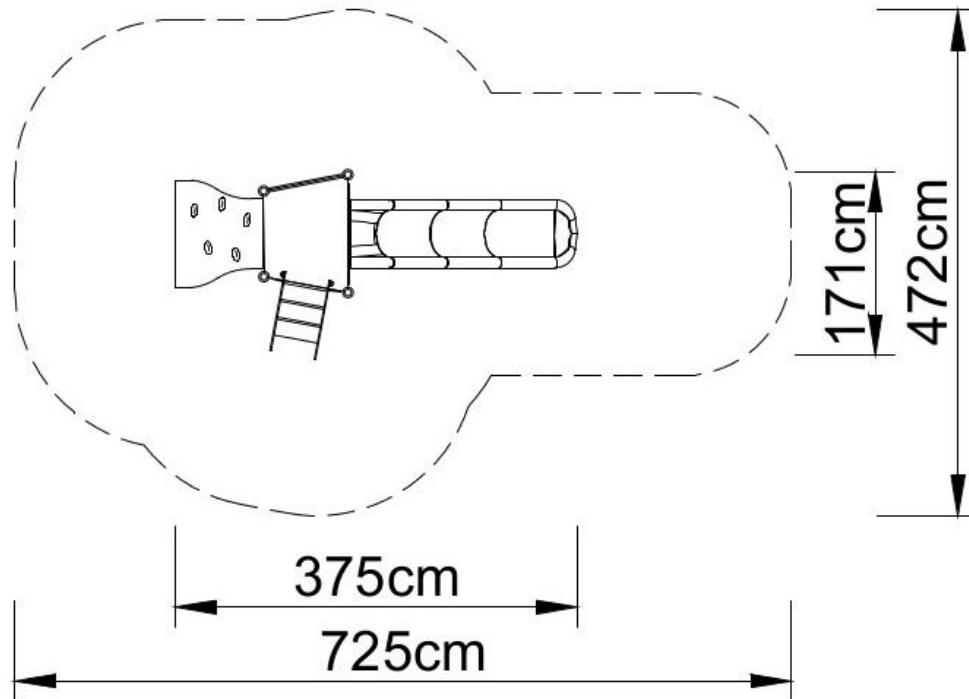

## Set contains:

4 poles,  
1 square platform,  
Entry steps,  
Climbing wall,  
Single open slide for 120 cm  
platform,

1 HPL panel,  
1 XOX panel in stainless steel  
frame  
pole caps,  
1 HPL decorative roof,

### Technical data:

Length:	375 cm
Width:	171 cm
Height :	300 cm
Platform height:	120 cm
Free fall height:	120 cm
Fall zone:	725 x 472 cm
Safety standard:	EN 1176-1:2009; EN 1176-3:2009

### Materials:

60cm diameter poles with made of stainless steel, quality AISI304,  
Galvanized steel platforms, powder coated with polyester paint, 15mm thickness antiskid HDPE floor,  
Panels and roof 10mm thickness HPL sheets, uv stabilized, made for outside use.  
Slides made of rotomoulded LLDPE,  
Clamps and connectors made of aluminum casting,  
Stainless steel nuts, screws.